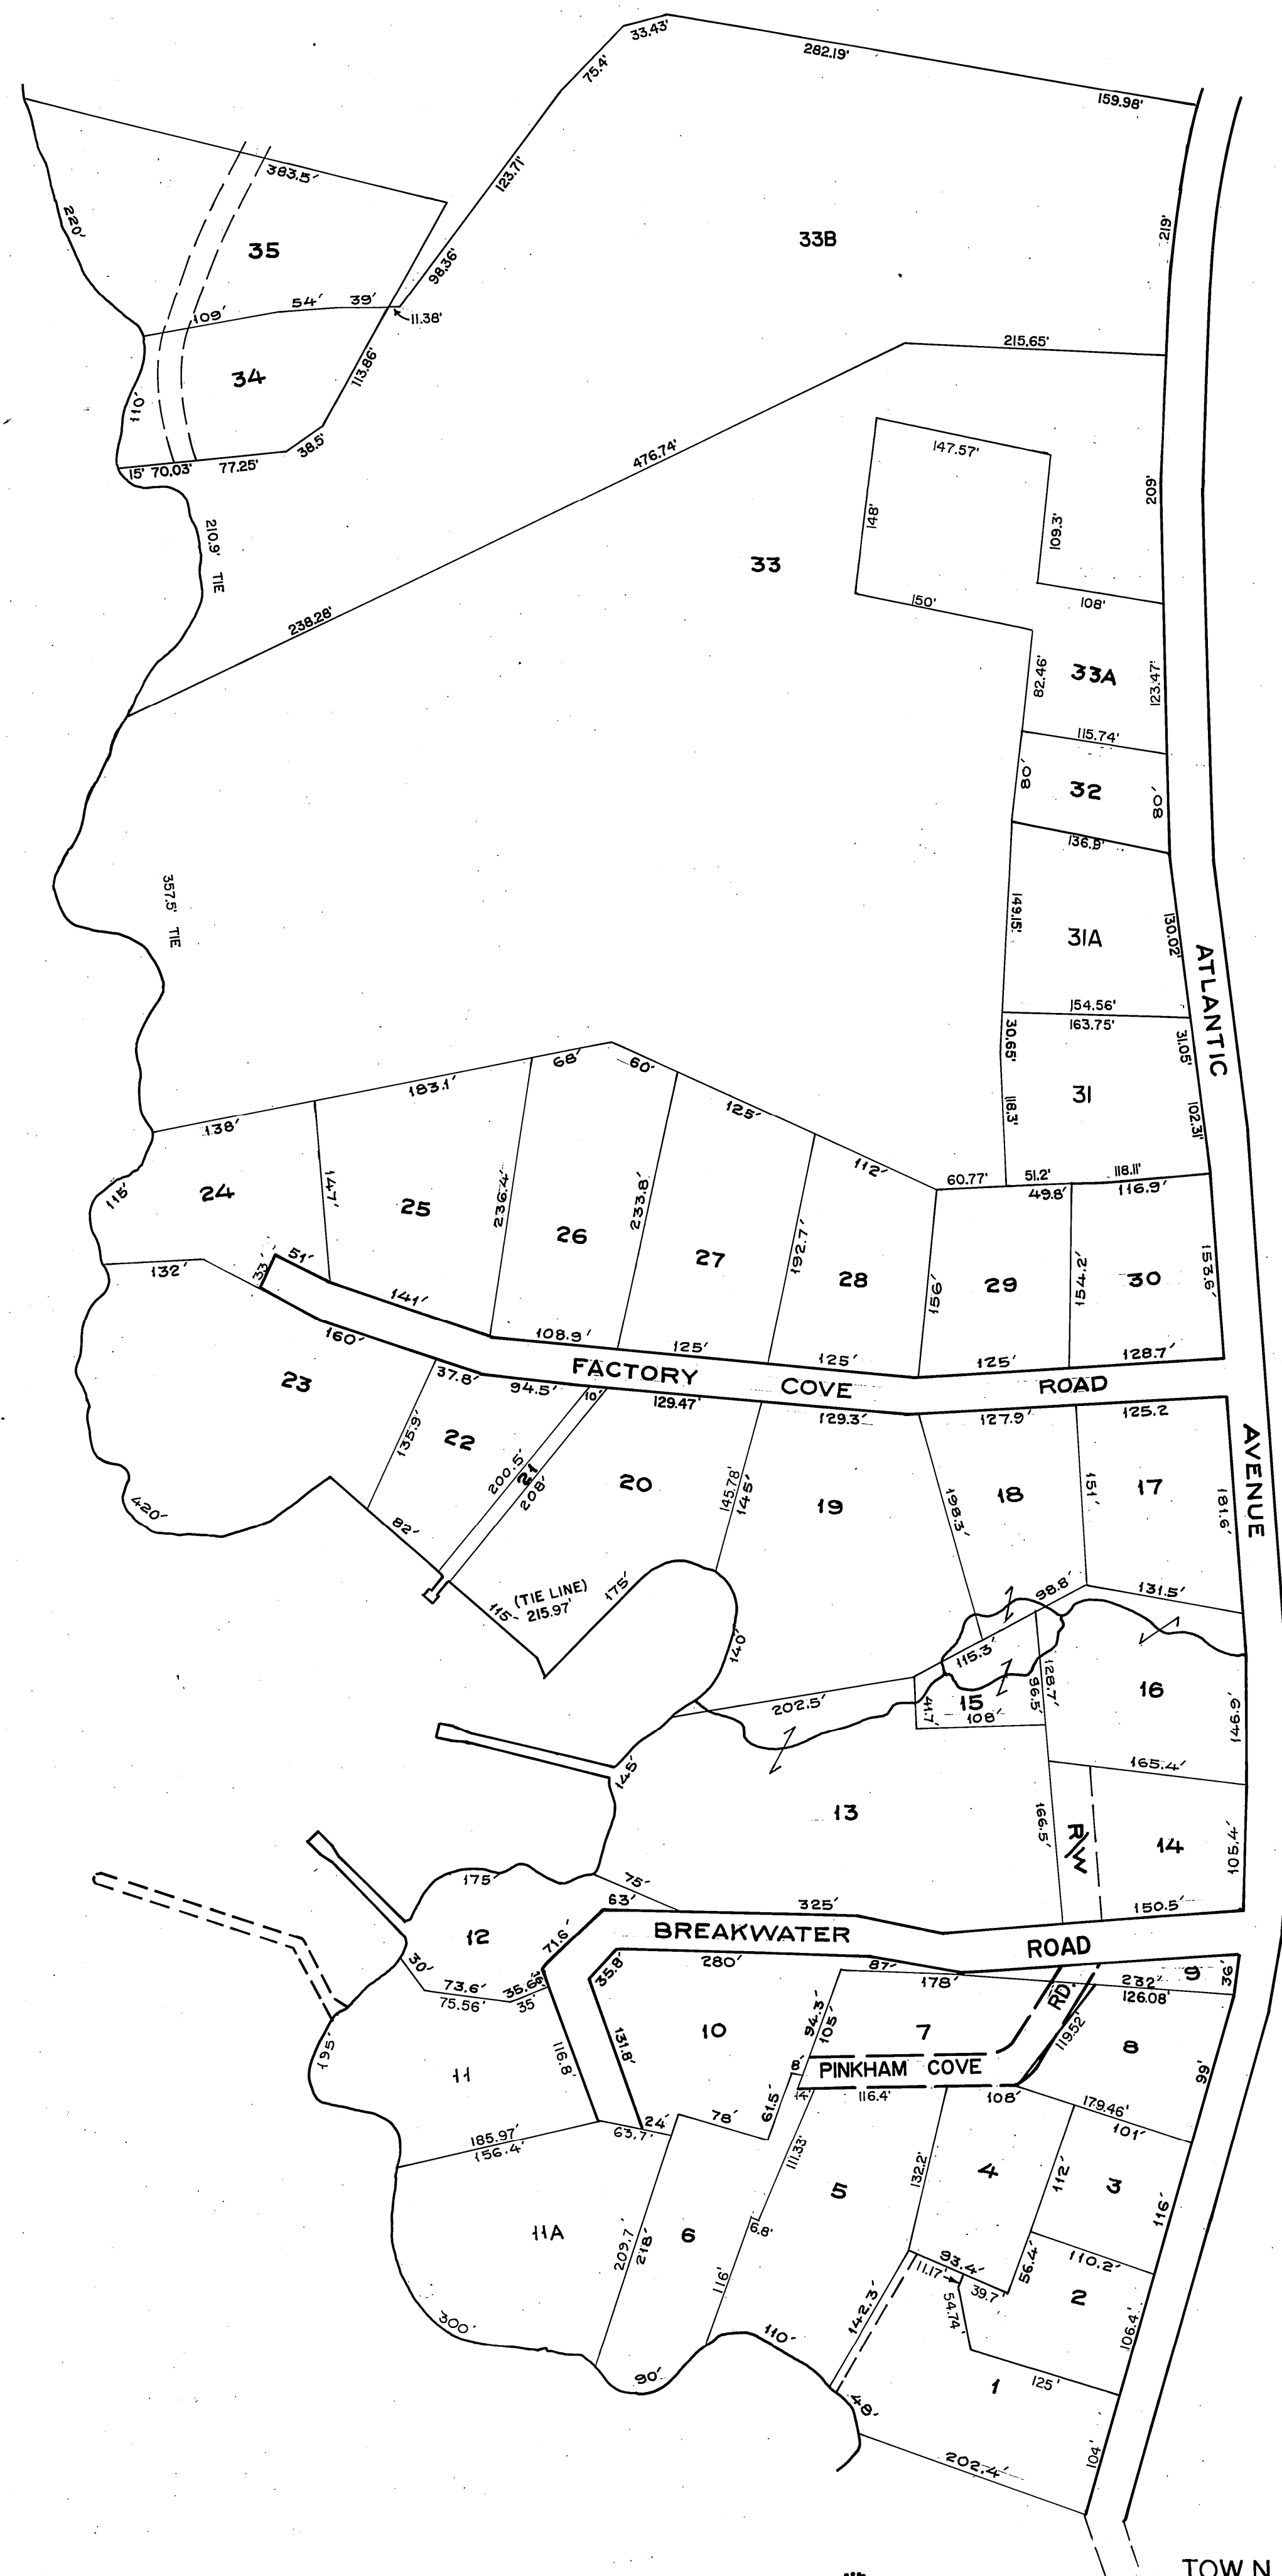

Tumbler Island

HARBOR

BOOTHBAY

**LEGEND**

PARCEL NUMBERS ..... 1

ADJACENT MAPS ..... 2

MATCH LINE ..... 3

For Assessment Purposes  
Not to be used for Conveyances

PROPERTY MAP  
TOWN OF BOOTHBAY HARBOR  
LINCOLN COUNTY, MAINE  
PREPARED BY  
JAMES W. SEWALL COMPANY OLD TOWN, MAINE  
SCALE 1 INCH = 100 ± FEET